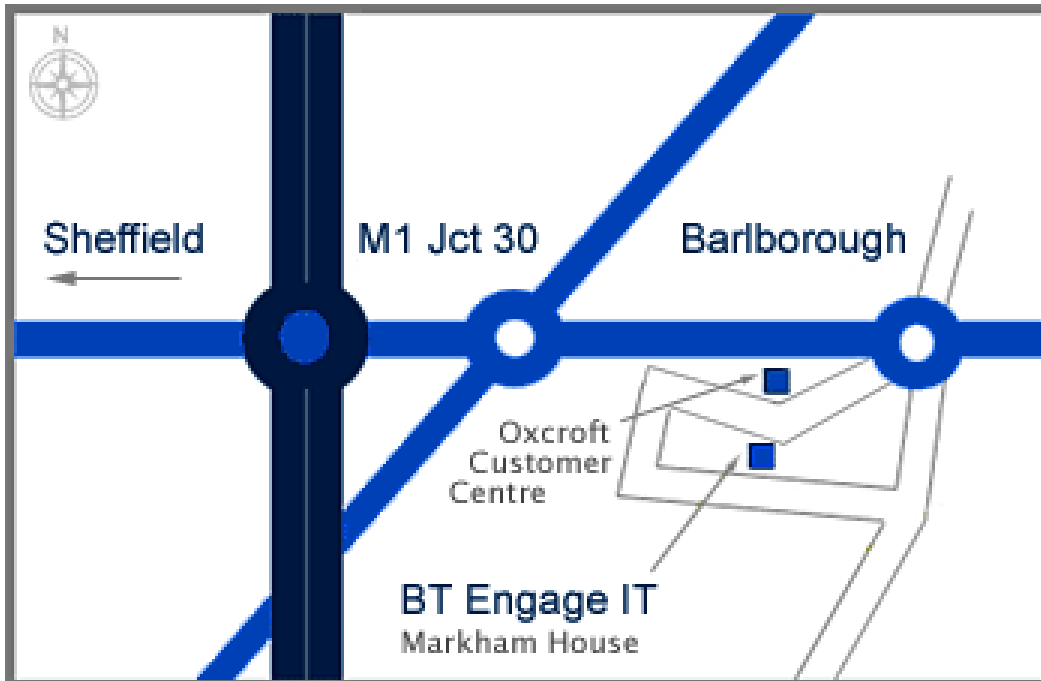

Directions to BT Engage IT - Barlborough

From the M1 Northbound & Southbound

On reaching the roundabout from Junction 30 of the M1 take the exit signposted Newark A616.

Go straight over the next roundabout following the signs for A616 and Barlborough Links.

At the next roundabout take the 4th exit, Midland Way, into the Barlborough Links Business Park.

Main Reception can be found on the right hand side of the road in the Oxcroft Customer Centre.

BT Engage IT
3 Midland Way, Barlborough Links,
Barlborough, Chesterfield S43 4XA
Telephone: 01246 574000